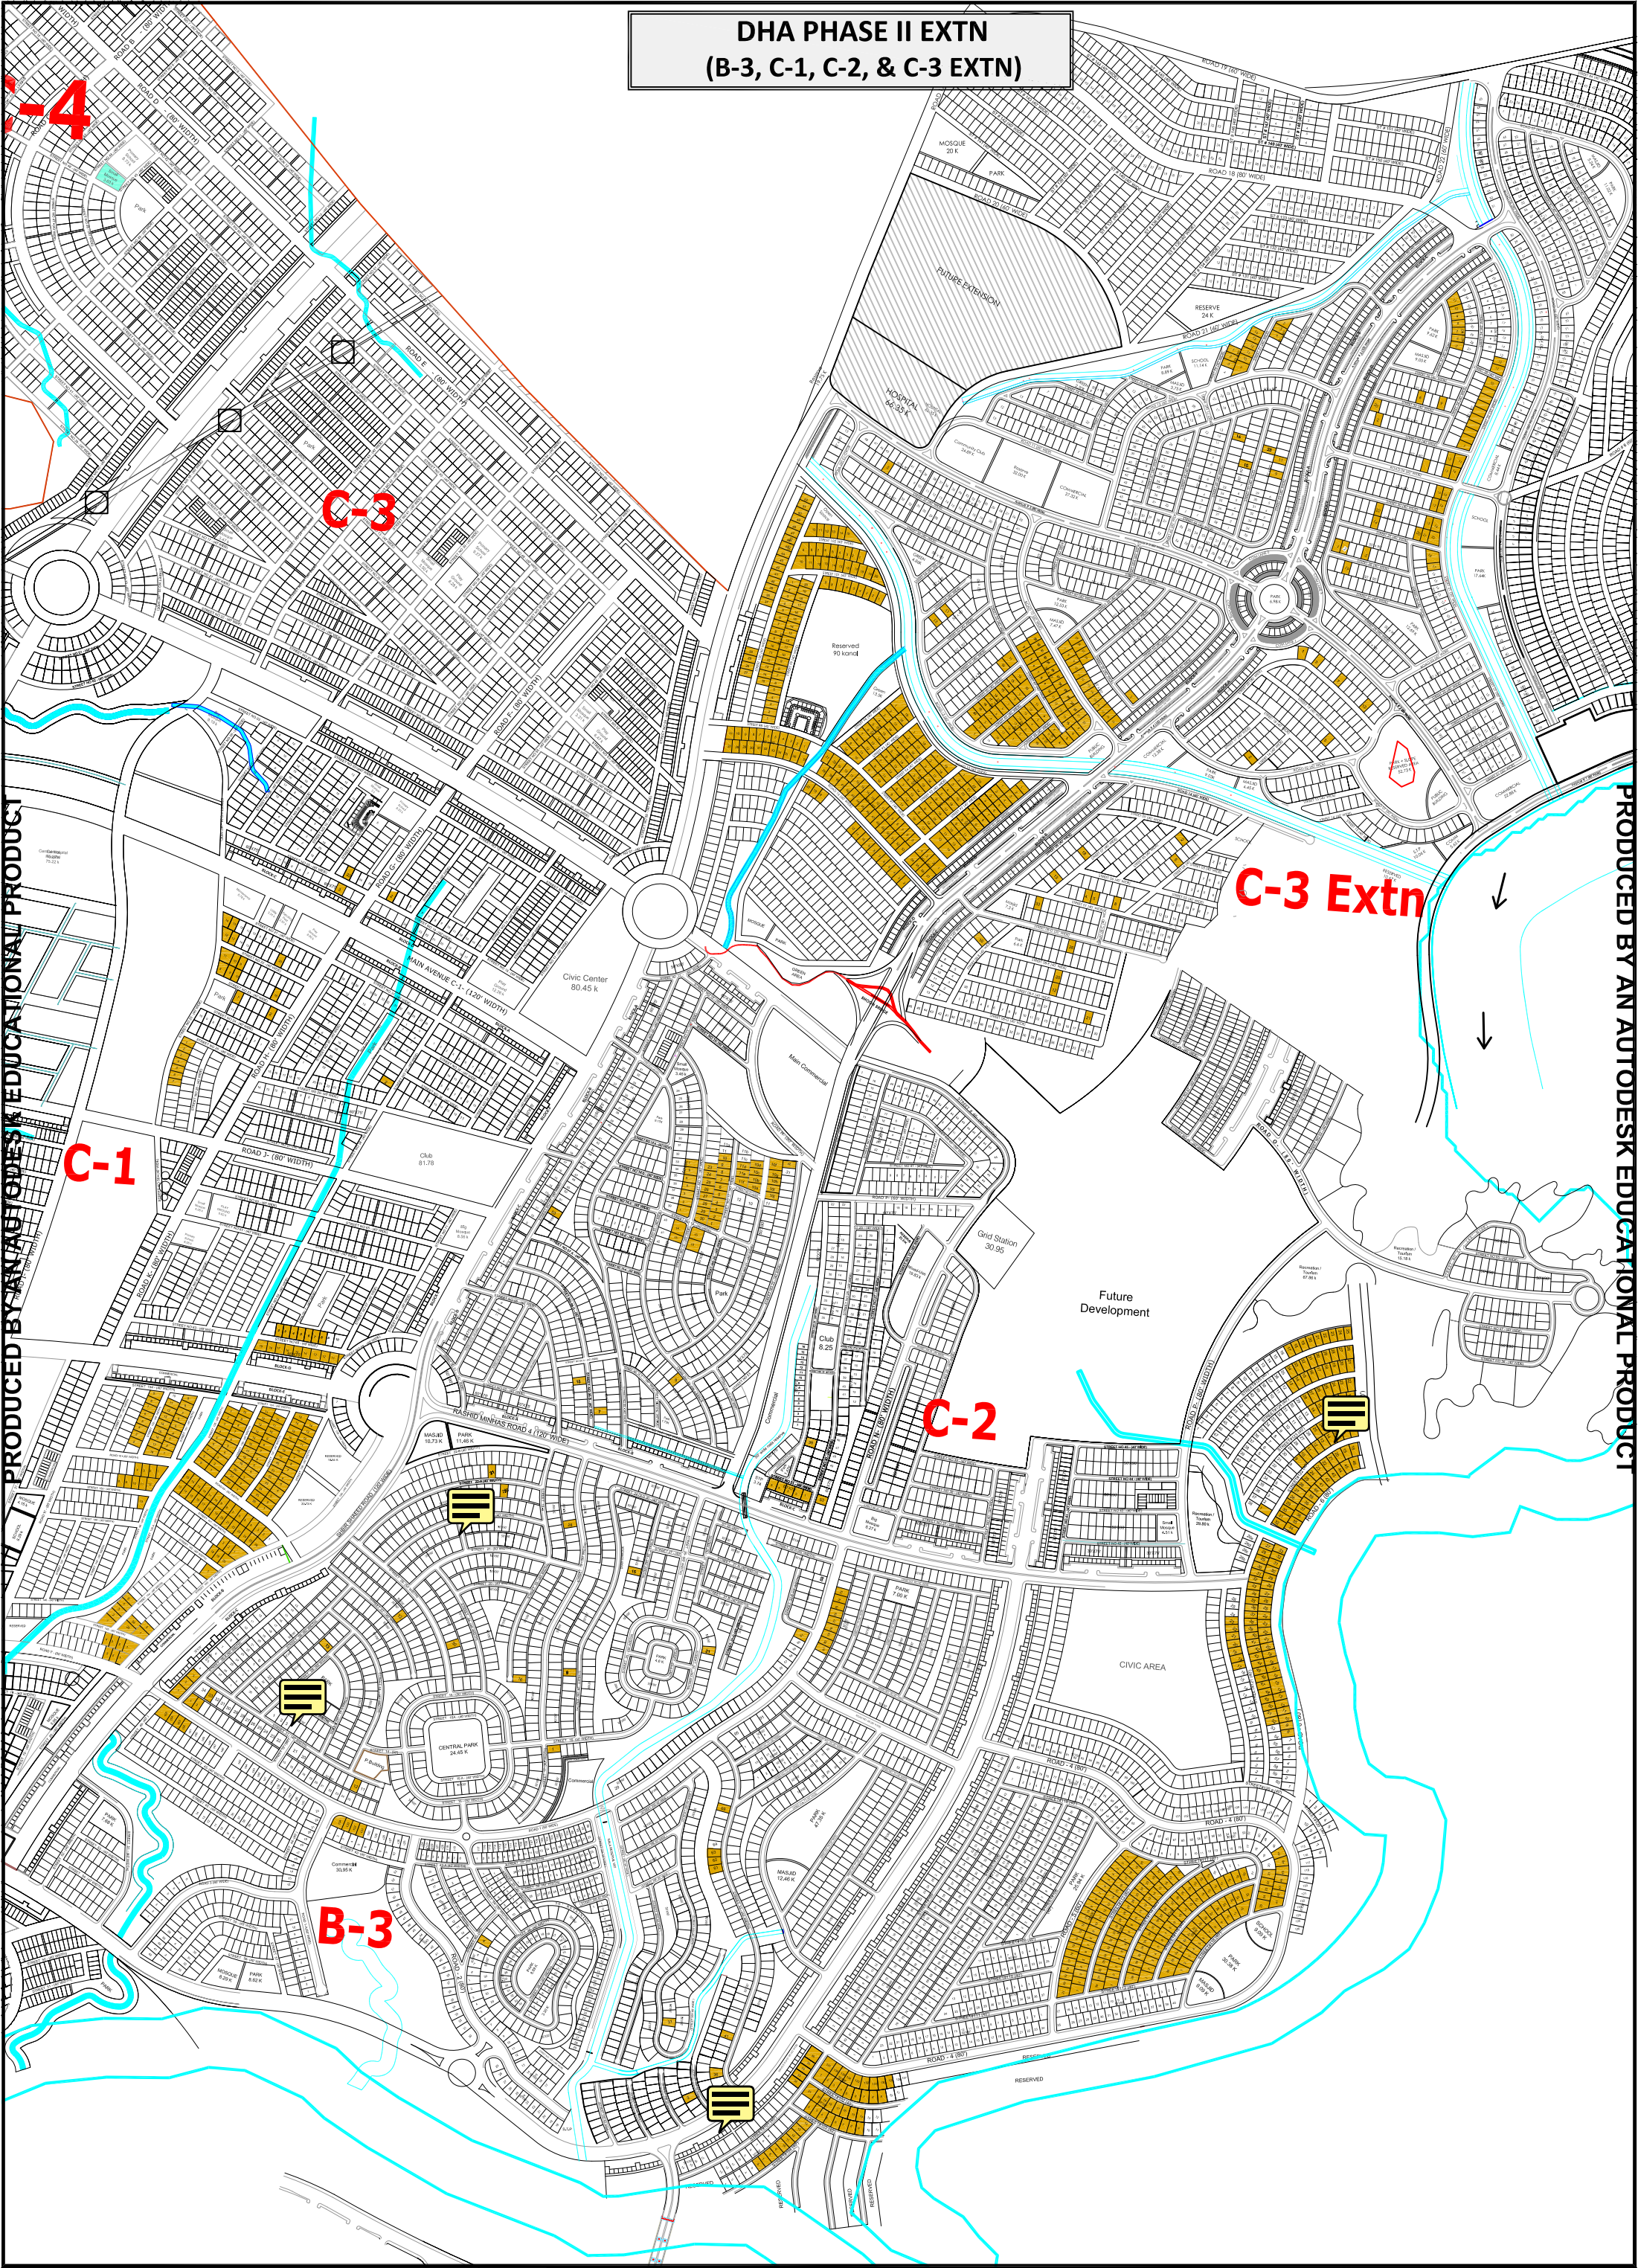

DHA PHASE II EXTN
(B-3, C-1, C-2, & C-3 EXTN)

PRODUCED BY AN AUTODESK EDUCATIONAL PRODUCT

PRODUCED BY AN AUTODESK EDUCATIONAL PRODUCT